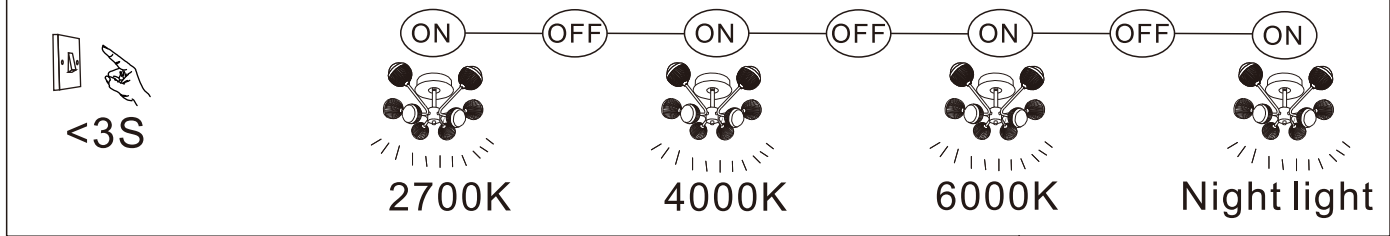

GLOBO Handels GmbH
Gewerbestr. 3
A-9184 Sankt Peter
Austria
www.globo-lighting.com
office@globo-lighting.com