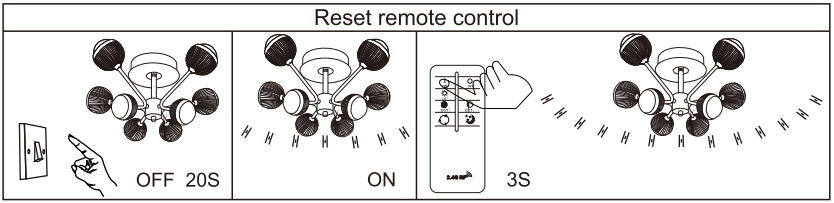

GLOBO Handels GmbH
Gewerbestr. 3
A-9184 Sankt Peter
Austria
www.globo-lighting.com
office@globo-lighting.com