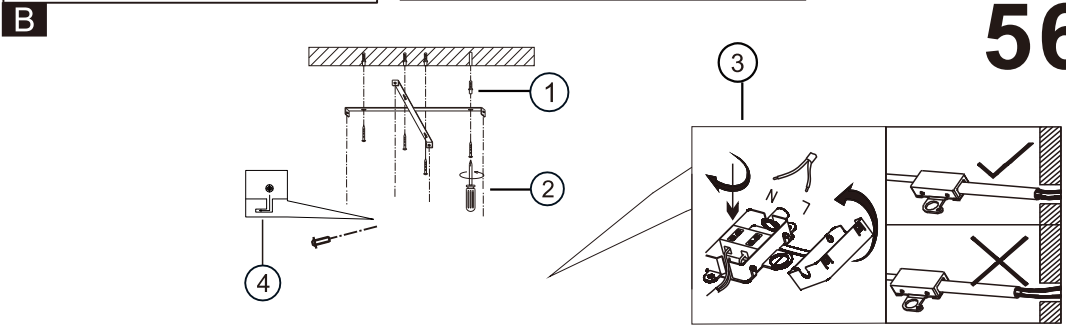

LED MAX 56 W 35V 220-240V~ 50/60Hz	
Frequency Bandwidth	Maximal radiation transmitting power
2410-2475MHz	-0.7dBm

GLOBO LIGHTING

56011-8D