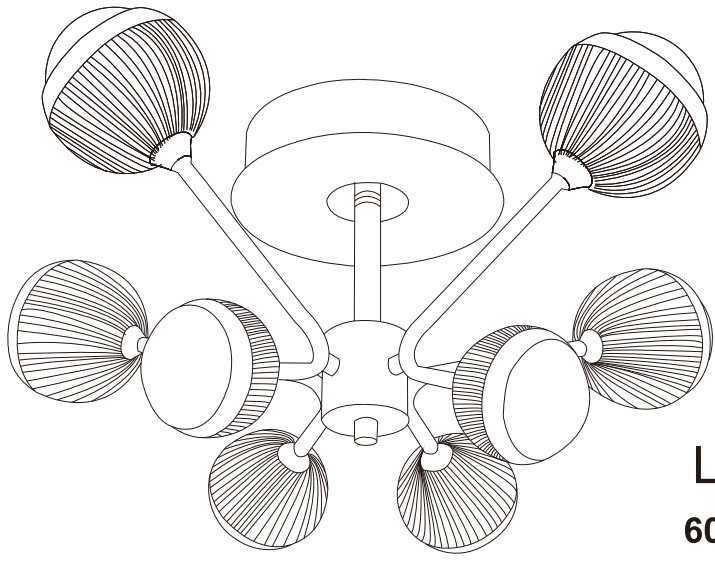

<b>LED MAX 56 W 35V</b> 220-240V~ 50/60Hz	
Frequency Bandwidth	Maximal radiation transmitting power
2410-2475MHz	-0.7dBm

# GLOBO LIGHTING

## 56011-8D

**ON**  
LM ↑  
**6000K**

**OFF**  
LM ↓  
**2700K**  
**Night light**

- memory function
- 4000K 3 LIGHT STEPS 6000K 2700K
- 2700K-6000K
- night light
- dimmable
- colour fixing
- incl. remote control
- many light steps
- many steps